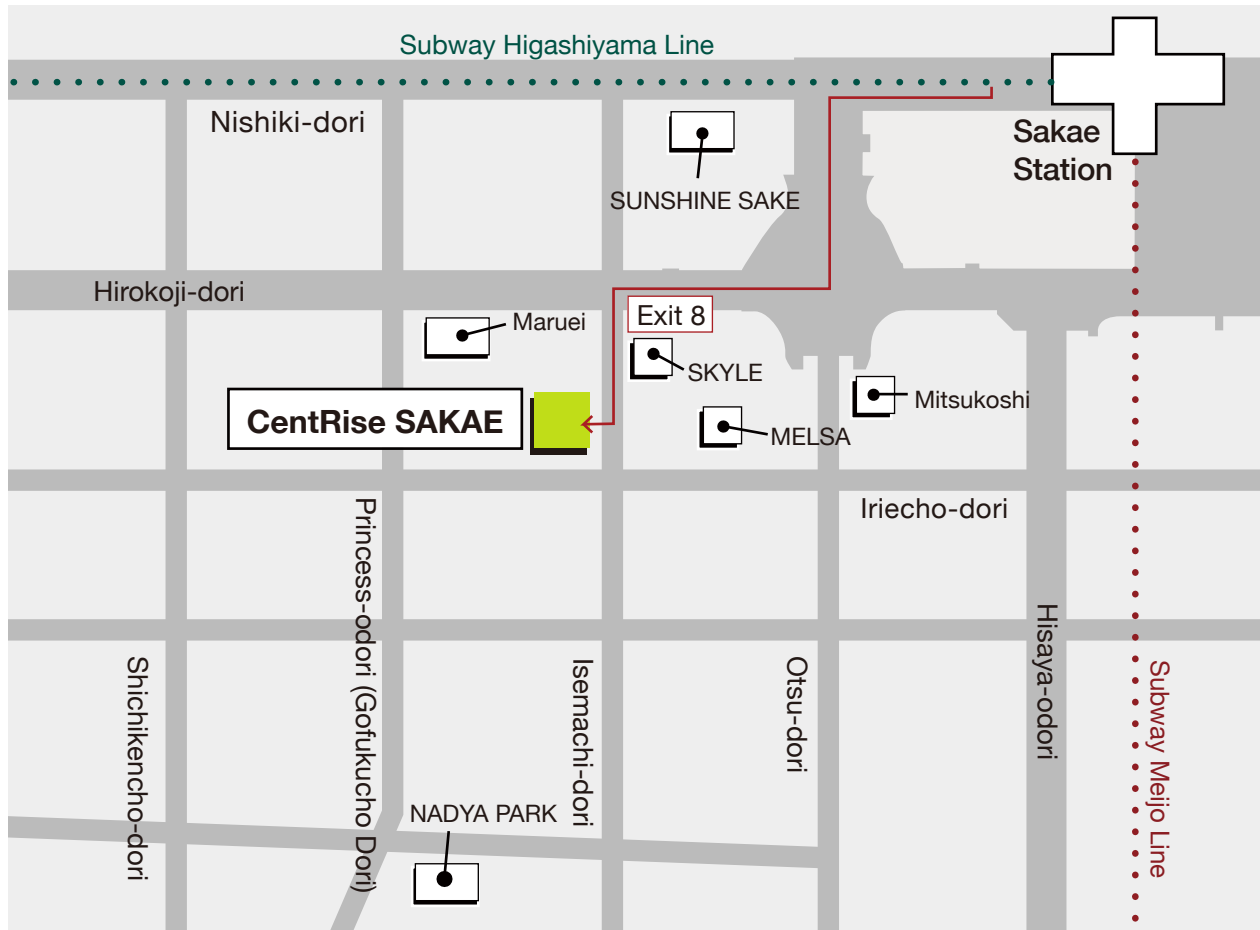

Hakuhodo DY Media Partners Inc. Chubu Branch

CentRise SAKAE, 3-3-21 Sakae, Naka-ku, Nagoya, 460-0008, Japan

Access

Nagoya Municipal Subway Higashiyama Line: 5 minute walk from Sakae Station

Nagoya Municipal Subway Meijo Line: 5 minute walk from Sakae Station
