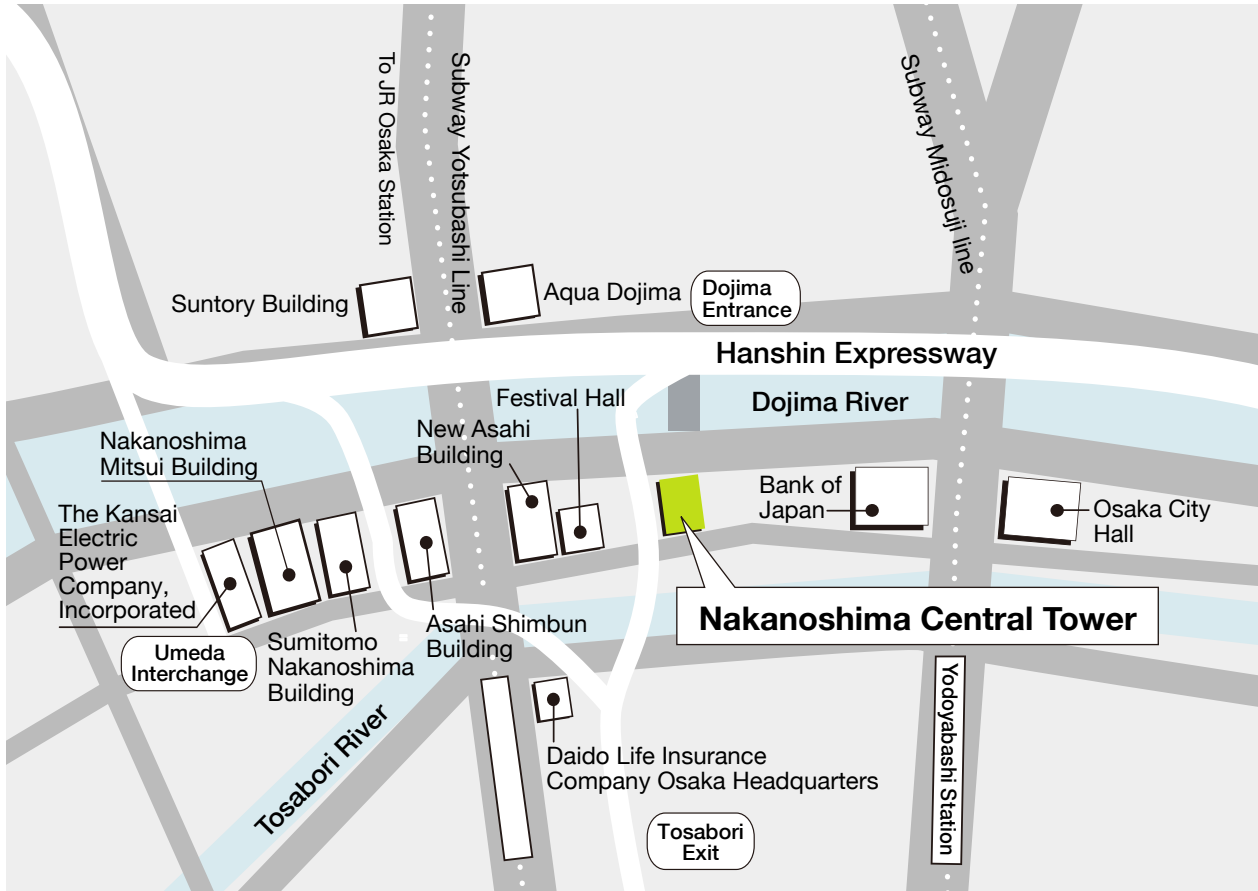

Hakuhodo DY Media Partners Inc. Kansai Branch

Nakanoshima Central Tower, 2-2-7 Nakanoshima, Kita-ku, Osaka, 530-0005, Japan

Access

JR Line: 12 minute walk from Osaka Station

Yotsubashi Line: 3 minute walk from Higobashi Station

Midosuji Line: 3 minute walk from Yodoyabashi Station

Keihan Main Line: 3 minute walk from Yodoyabashi Station
