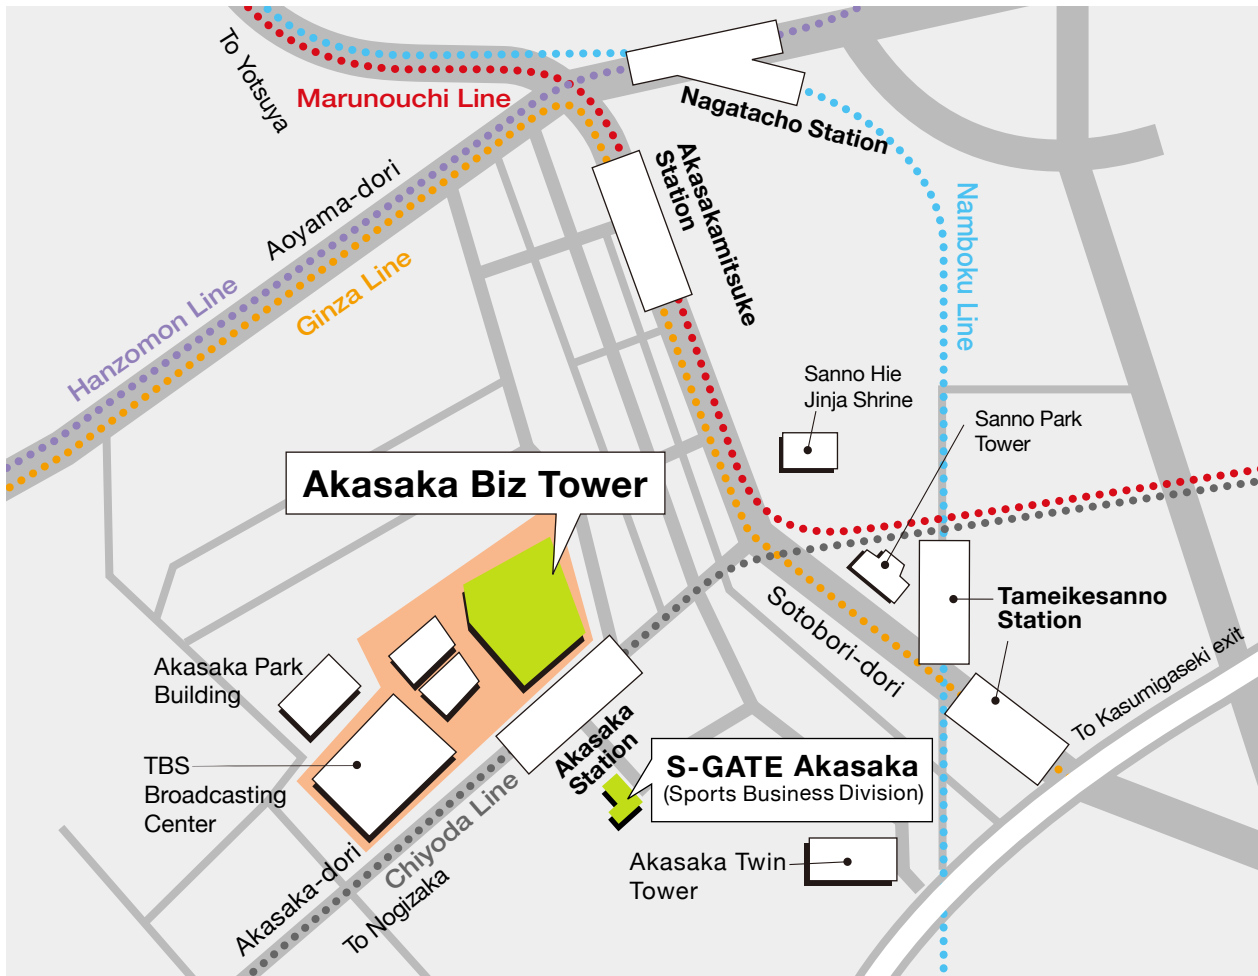

Hakuhodo DY Media Partners Inc. Head Office

Akasaka Biz Tower, 5-3-1 Akasaka, Minato-ku, Tokyo, 107-6321, Japan

Route inside Akasaka Biz Tower

Access

Tokyo Metro Chiyoda Line: Directly linked to Akasaka Station

Tokyo Metro Ginza Line/Marunouchi Line: 5 minute walk from Akasakamitsuke Station

Tokyo Metro Hanzomon Line/Yurakucho Line/Namboku Line: 5 minute walk from Nagatacho Station

Tokyo Metro Ginza Line/Namboku Line: 6 minute walk from Tameikesanno Station