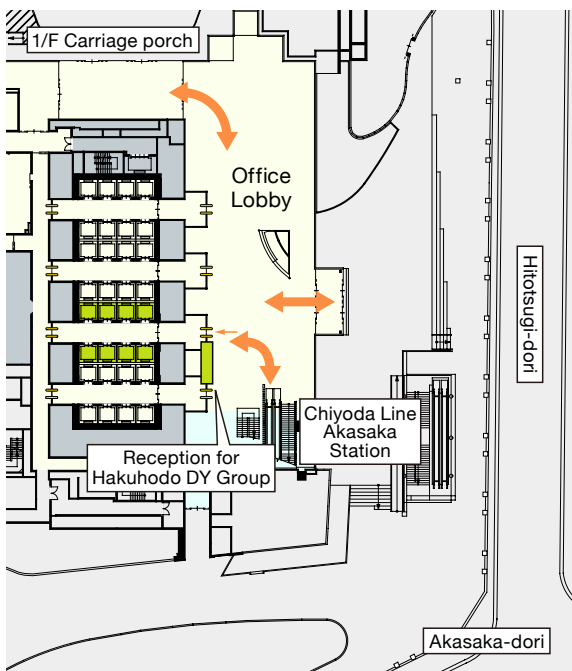

Hakuhodo DY Media Partners Inc. Head Office

Akasaka Biz Tower, 5-3-1 Akasaka, Minato-ku, Tokyo, 107-6321, Japan

Route inside Akasaka Biz Tower

Access

Tokyo Metro Chiyoda Line: Directly linked to Akasaka Station

Tokyo Metro Ginza Line/Marunouchi Line: 5 minute walk from Akasakamitsuke Station

Tokyo Metro Hanzomon Line/Yurakucho Line/Namboku Line: 5 minute walk from Nagatacho Station

Tokyo Metro Ginza Line/Namboku Line: 6 minute walk from Tameikesanno Station